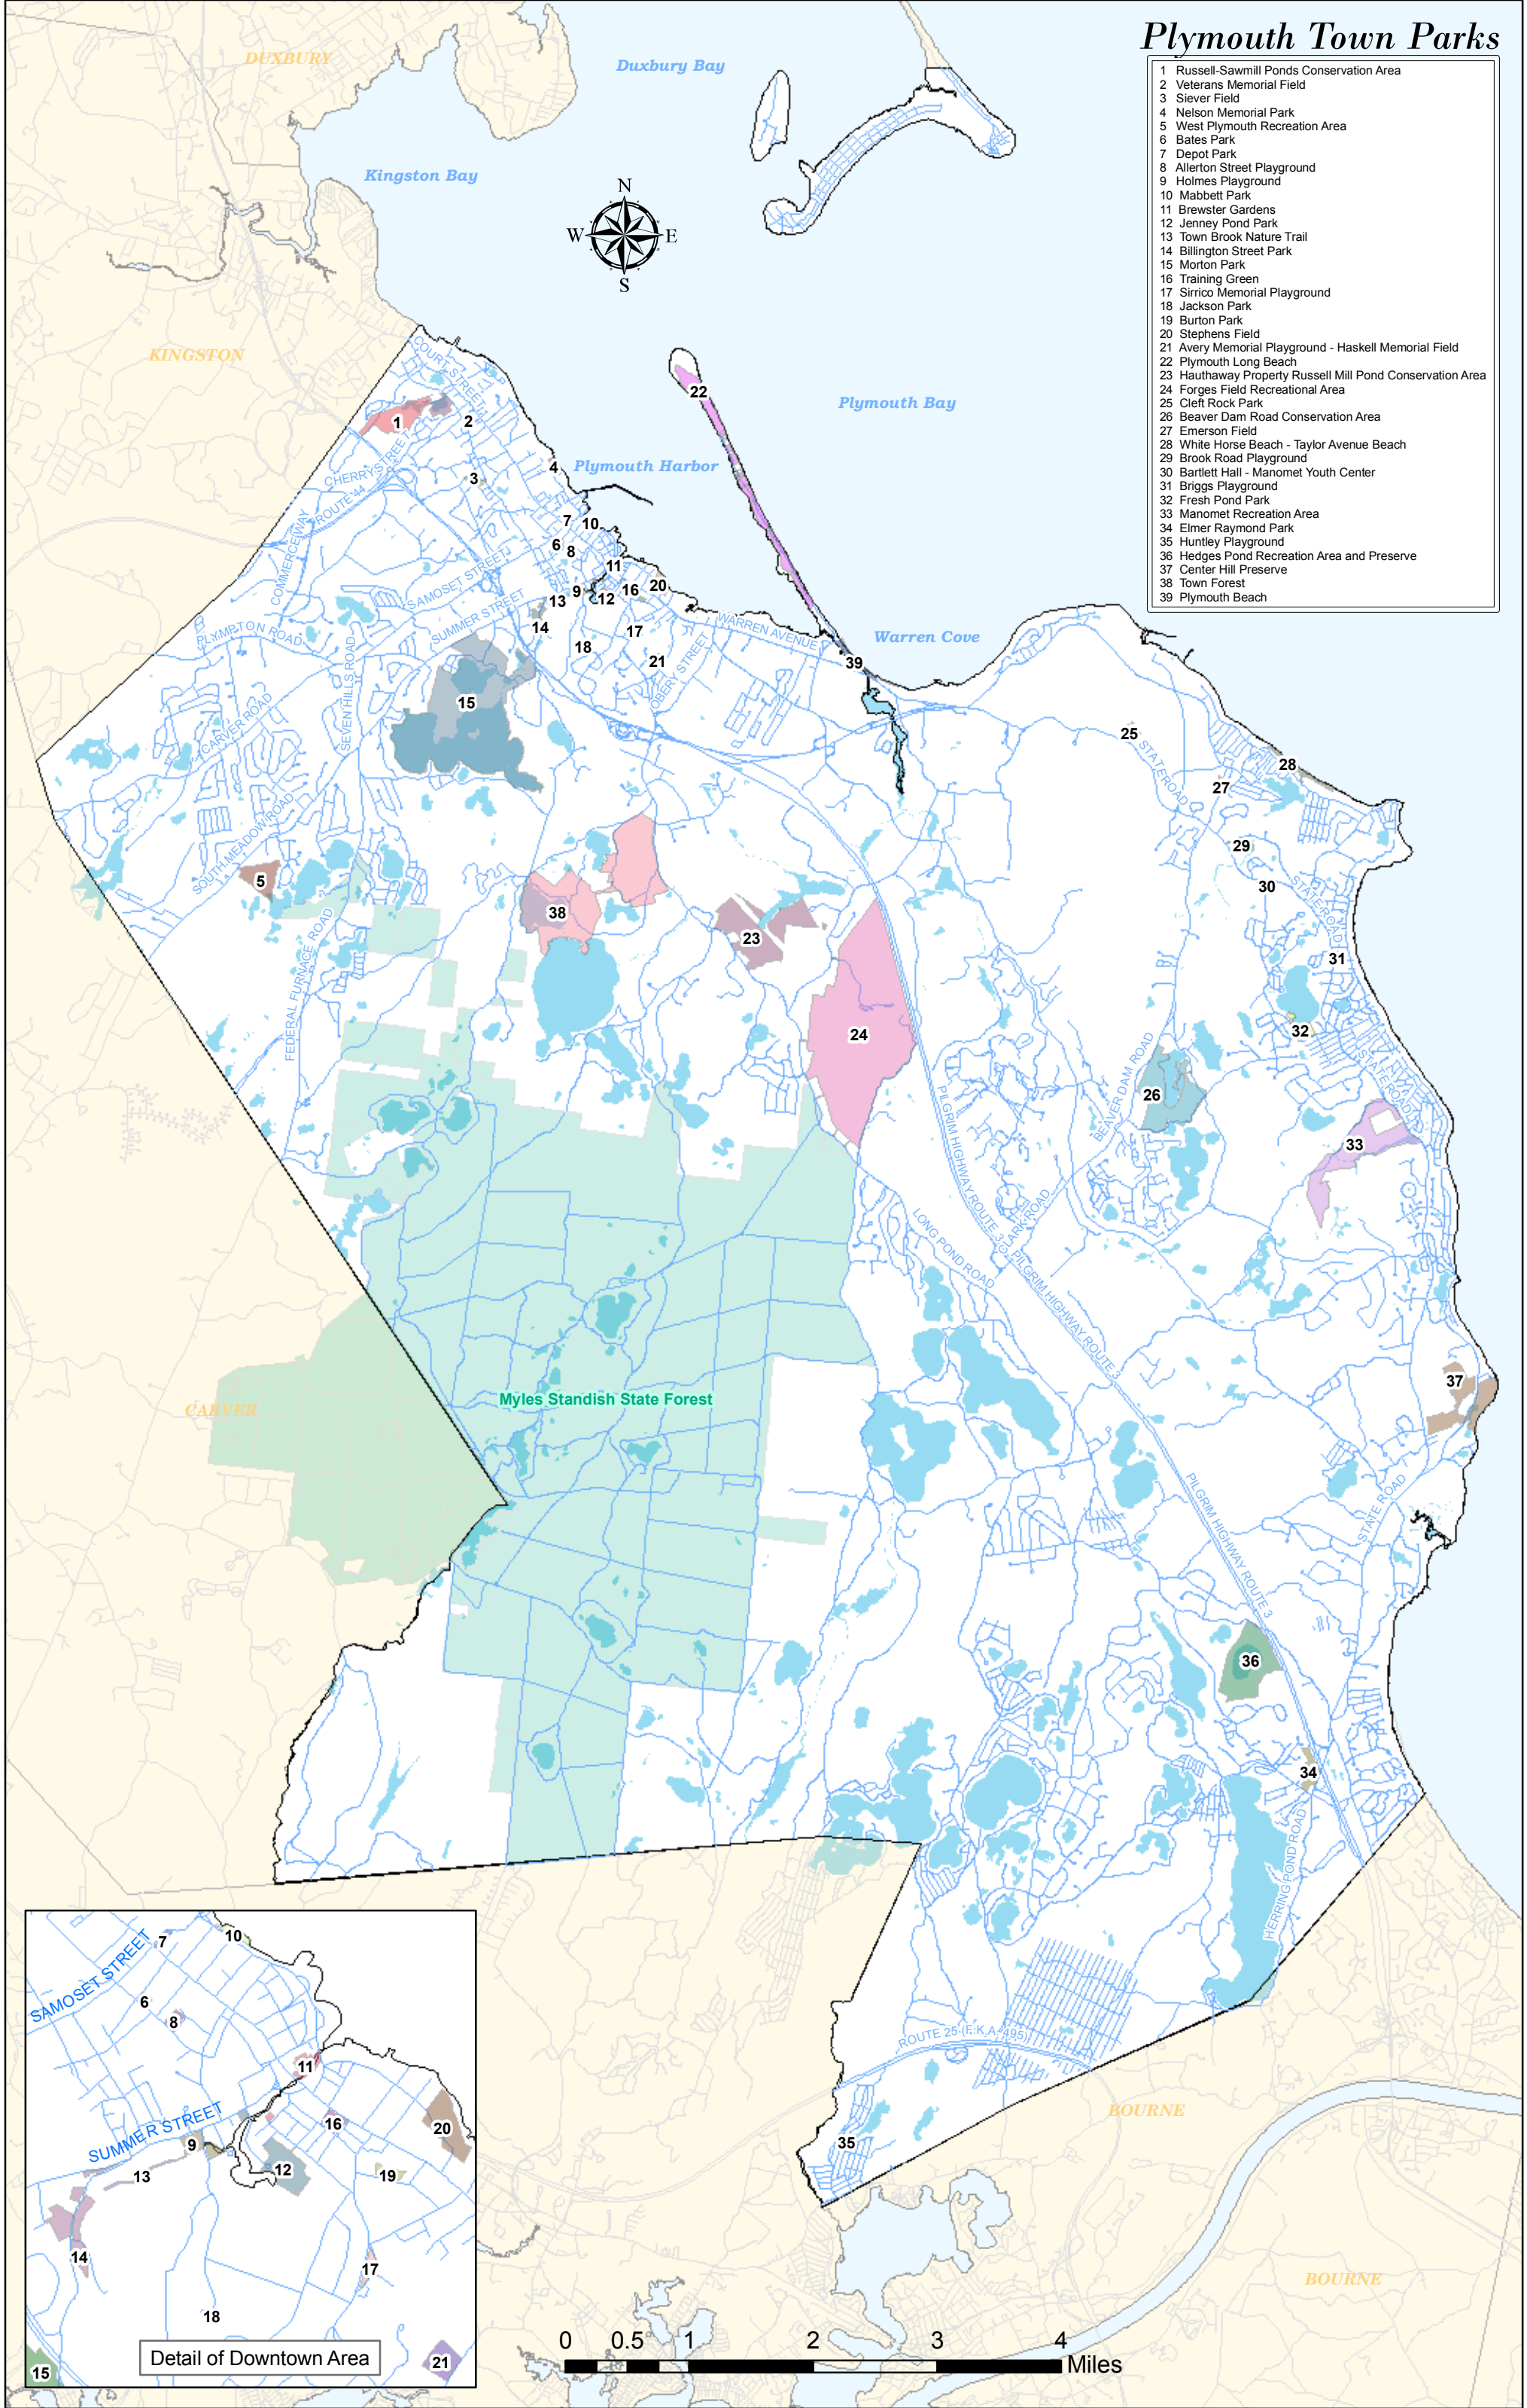

# Plymouth Town Parks

- 1 Russell-Sawmill Ponds Conservation Area
- 2 Veterans Memorial Field
- 3 Siever Field
- 4 Nelson Memorial Park
- 5 West Plymouth Recreation Area
- 6 Bates Park
- 7 Depot Park
- 8 Allerton Street Playground
- 9 Holmes Playground
- 10 Mabbett Park
- 11 Brewster Gardens
- 12 Jenney Pond Park
- 13 Town Brook Nature Trail
- 14 Billington Street Park
- 15 Morton Park
- 16 Training Green
- 17 Sirrico Memorial Playground
- 18 Jackson Park
- 19 Burton Park
- 20 Stephens Field
- 21 Avery Memorial Playground - Haskell Memorial Field
- 22 Plymouth Long Beach
- 23 Hawthaway Property Russell Mill Pond Conservation Area
- 24 Forges Field Recreational Area
- 25 Cleft Rock Park
- 26 Beaver Dam Road Conservation Area
- 27 Emerson Field
- 28 White Horse Beach - Taylor Avenue Beach
- 29 Brook Road Playground
- 30 Bartlett Hall - Manomet Youth Center
- 31 Briggs Playground
- 32 Fresh Pond Park
- 33 Manomet Recreation Area
- 34 Elmer Raymond Park
- 35 Huntley Playground
- 36 Hedges Pond Recreation Area and Preserve
- 37 Center Hill Preserve
- 38 Town Forest
- 39 Plymouth Beach

Detail of Downtown Area

0 0.5 1 2 3 4 Miles